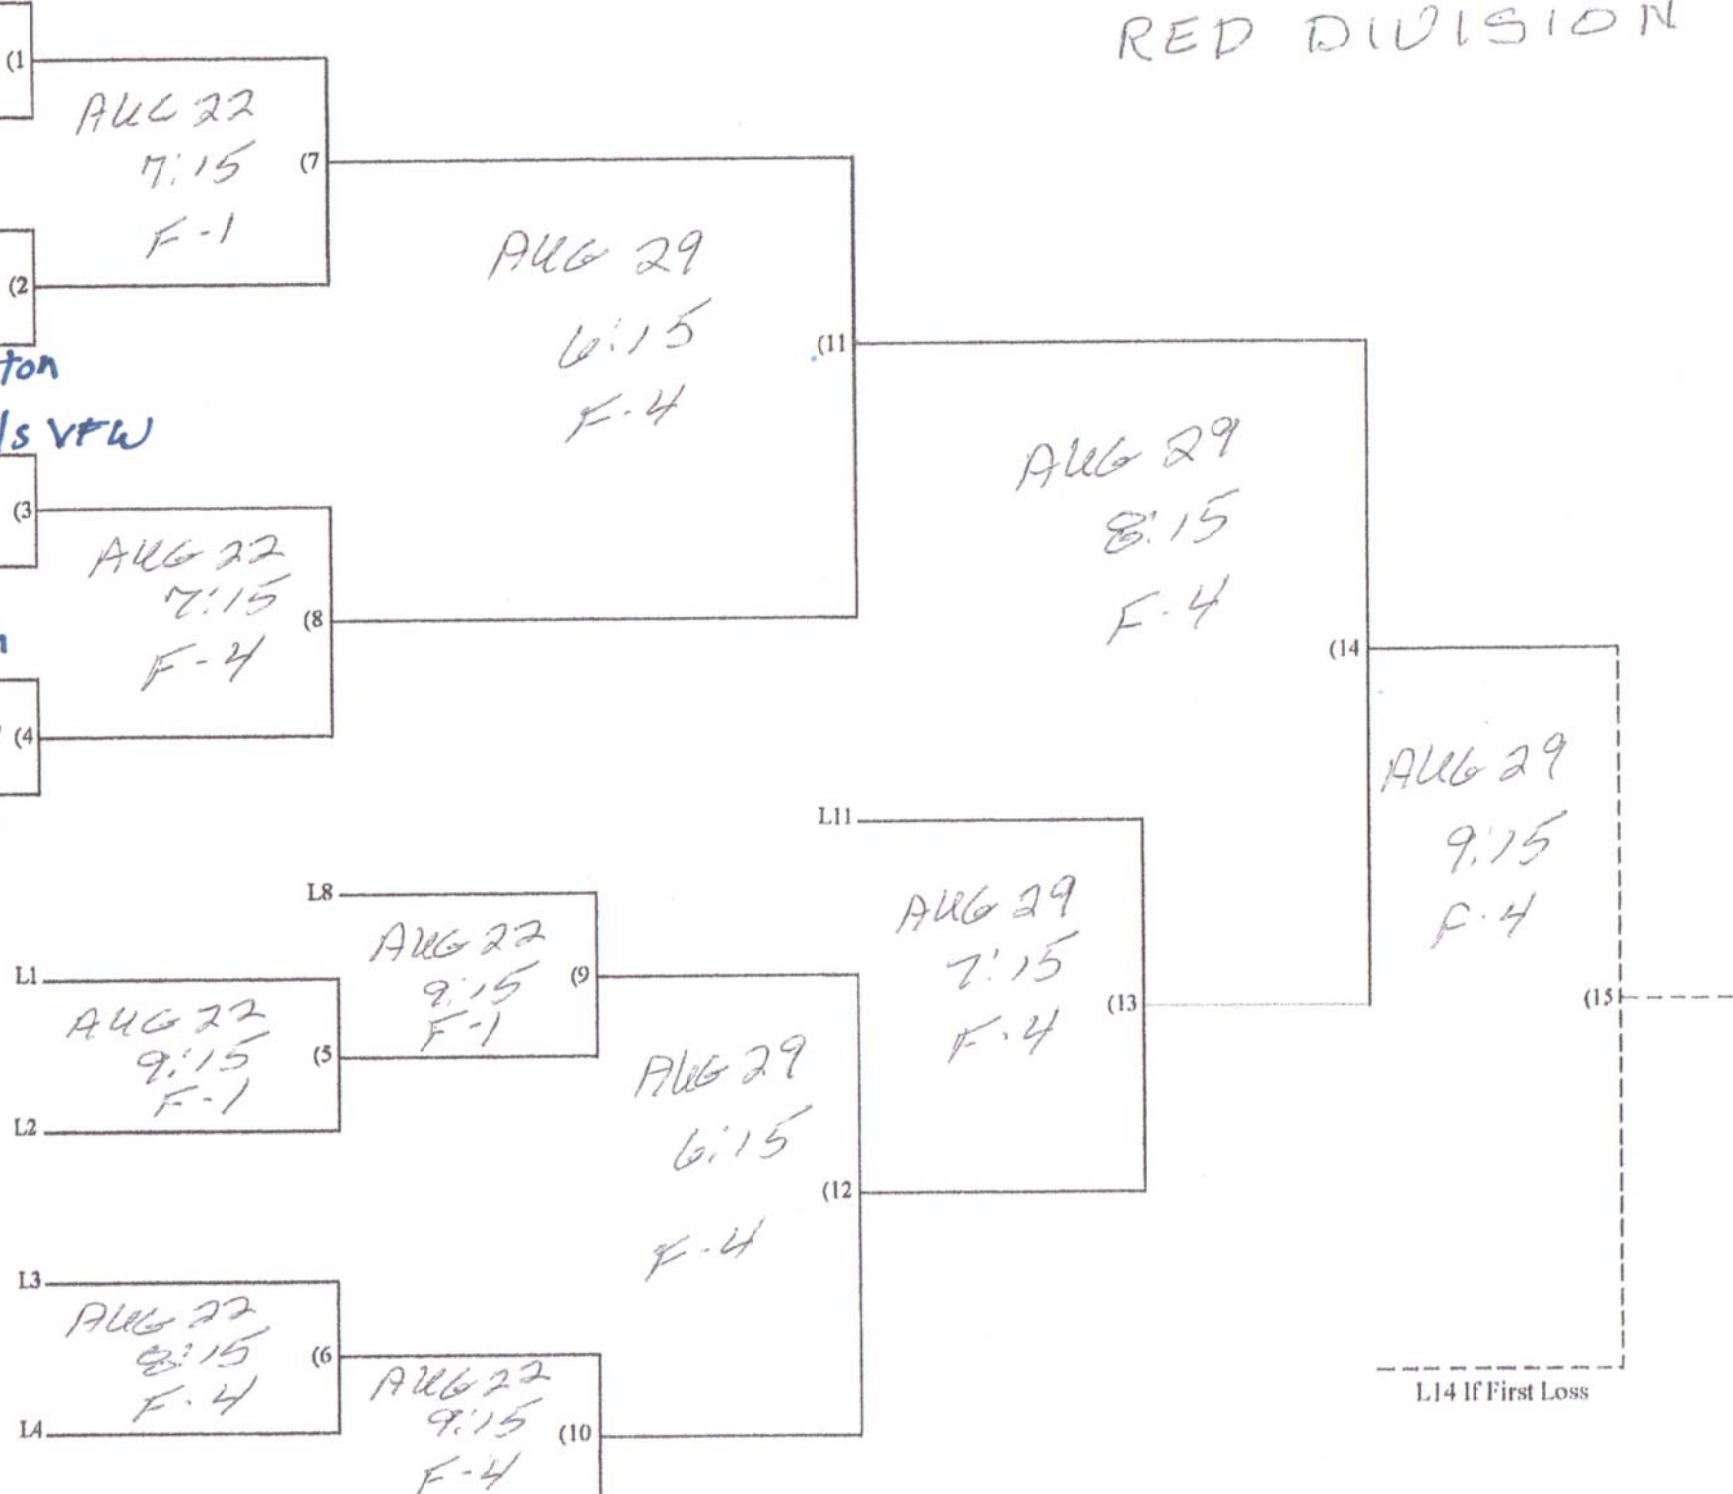

urki's

NT's on 8th

AUG 15
9:15 F-1 (4)

playette

r's Bracket

L14 If First Loss

Winner's Bracket

THURSDAY COREC PLAYOFFS
 AUG 15-22-29 SEPT 5
 WHITE DIVISION

2 Wruck's
 AUG 15
 8:15 F-2 (4)

7 Look N ticks

Loser's Bracket

L1
 L2
 L3
 L4

AUG 22
 8:15
 F-2 (5)

AUG 22
 9:15
 F-3 (6)

AUG 22
 9:15
 F-3 (6)

AUG 29
 6:15 (10)

AUG 29
 8:15
 F-2 (9)

AUG 29
 7:15
 F-3 (12)

AUG 29
 7:15
 F-1 (11)

AUG 22
 8:15
 F-3 (7)

AUG 29
 7:15
 F-1 (11)

SEPT 5
 7:15
 F-4 (14)

SEPT 5
 6:15
 F-4 (13)

SEPT 5
 8:15
 F-4 (15)