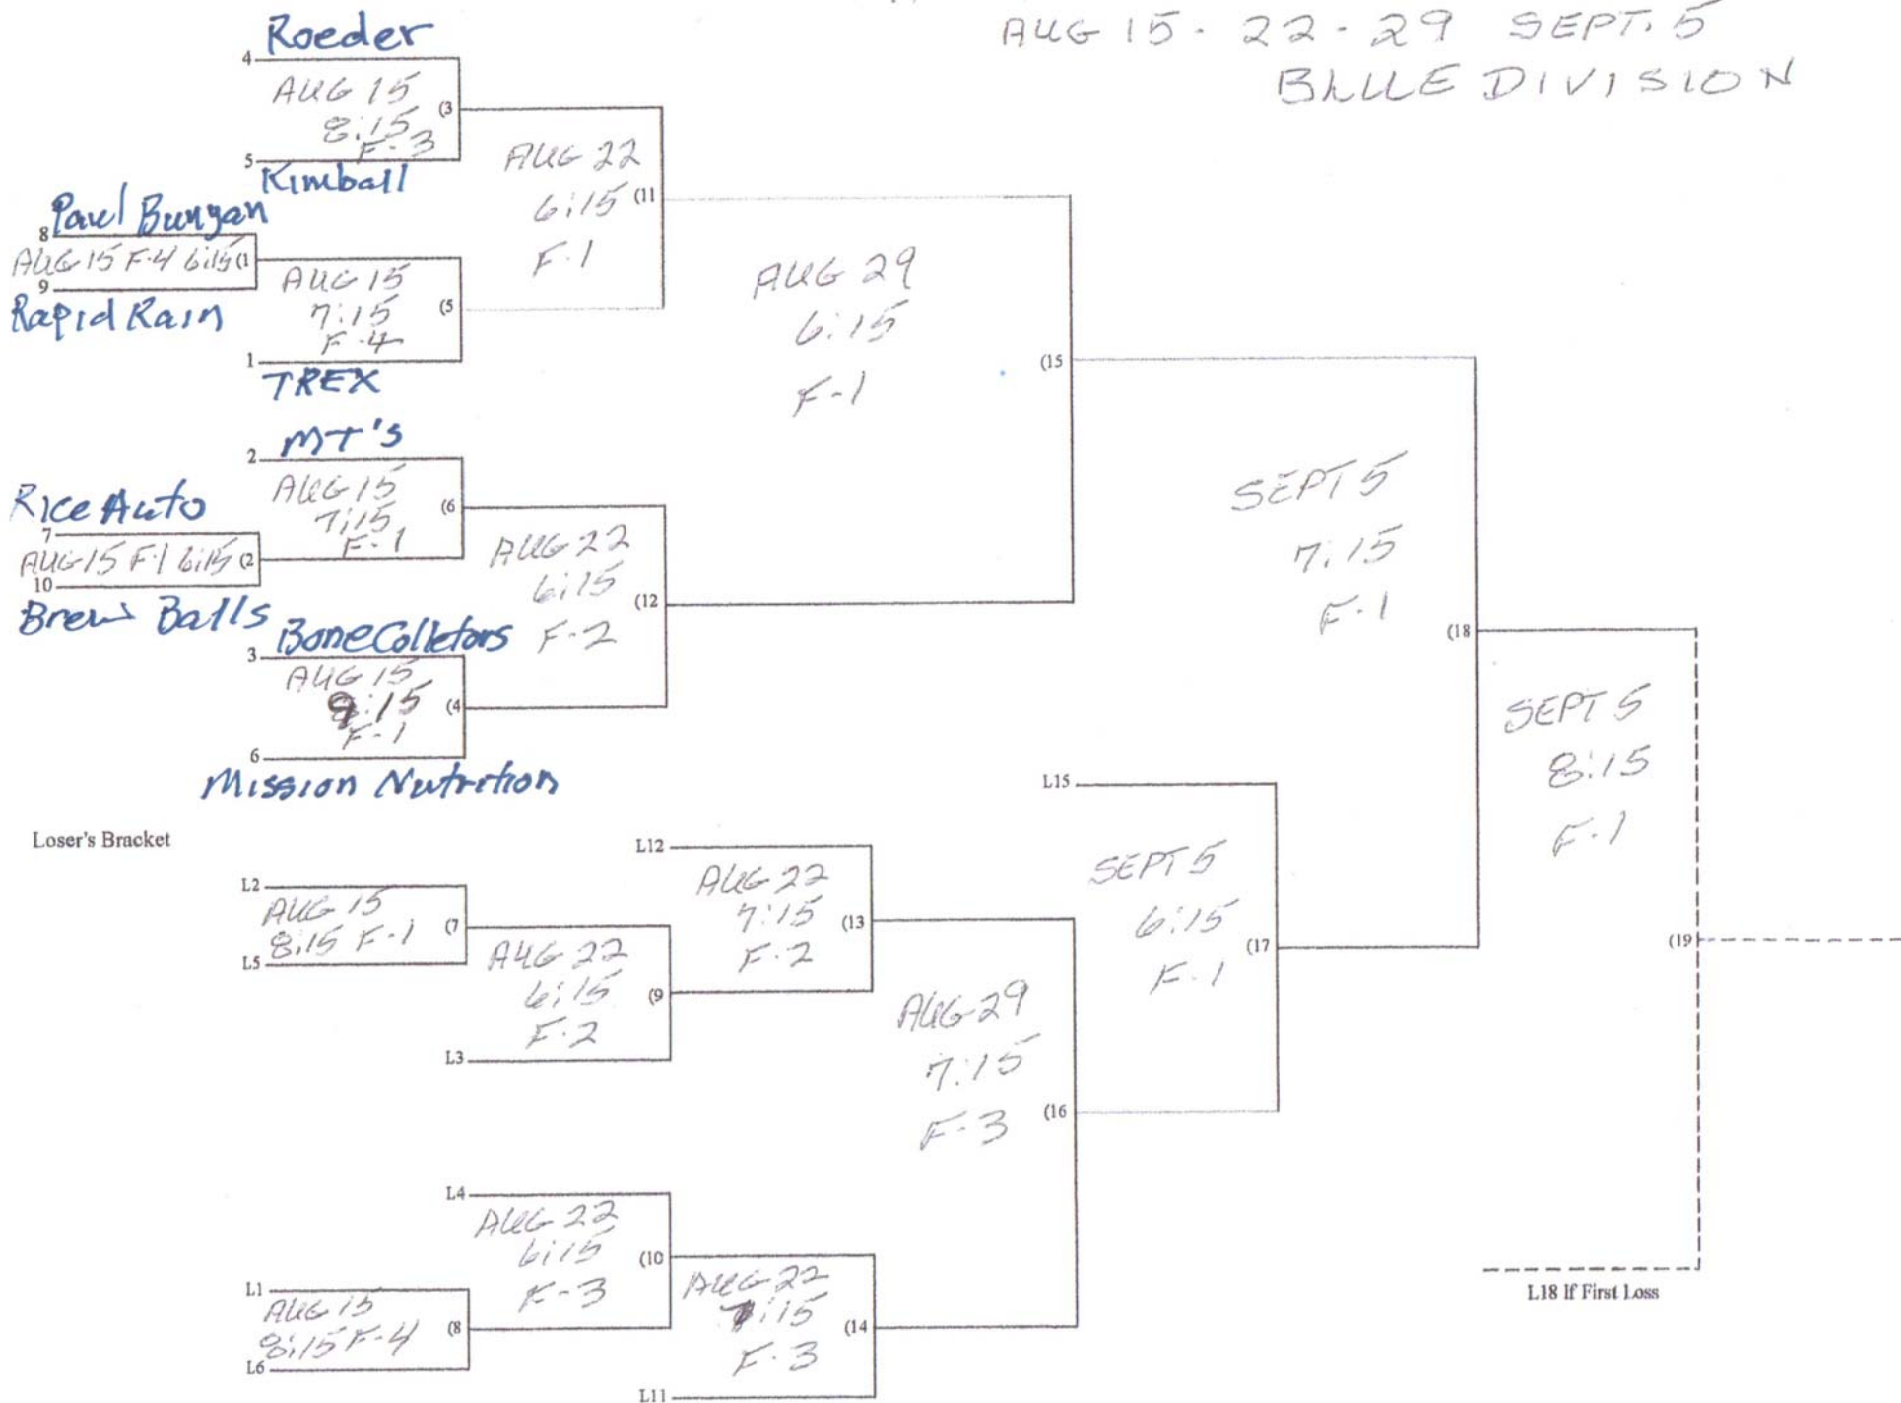

MEN'S MONDRAY PLAYOFFS AUG 12-19-26

CO-REC MONDAY PLAYOFFS AUG 12-19-26

Winner's Bracket

THURSDAY CO-REC. PLAY OFFS
 AUG 15 - 22 - 29 SEPT 5
 BALLE DIVISION

r's Bracket

THURSDAY CO-REC PLAYO
AUG 15-22-29
RED DIVISION

urki's

NT's on 8th

AUG 15
9:15 F-1 (4)

playette

r's Bracket

L14 If First Loss

Winner's Bracket

THURSDAY COREC PLAYOFFS
 AUG 15-22-29 SEPT 5
 WHITE DIVISION

2 Wruck's
 AUG 15
 8:15 F-2 (4)

7 Look N ticks

Loser's Bracket

L1
 L2
 L3
 L4

AUG 22
 8:15
 F-2 (5)

AUG 22
 9:15
 F-3 (6)

AUG 22
 9:15
 F-3 (6)

AUG 29
 6:15 (10)

AUG 29
 8:15
 F-2 (9)

AUG 29
 7:15
 F-3 (12)

AUG 29
 7:15
 F-1 (11)

AUG 22
 8:15
 F-3 (7)

AUG 29
 7:15
 F-1 (11)

SEPT 5
 7:15
 F-4 (14)

SEPT 5
 6:15
 F-4 (13)

SEPT 5
 8:15
 F-4 (15)