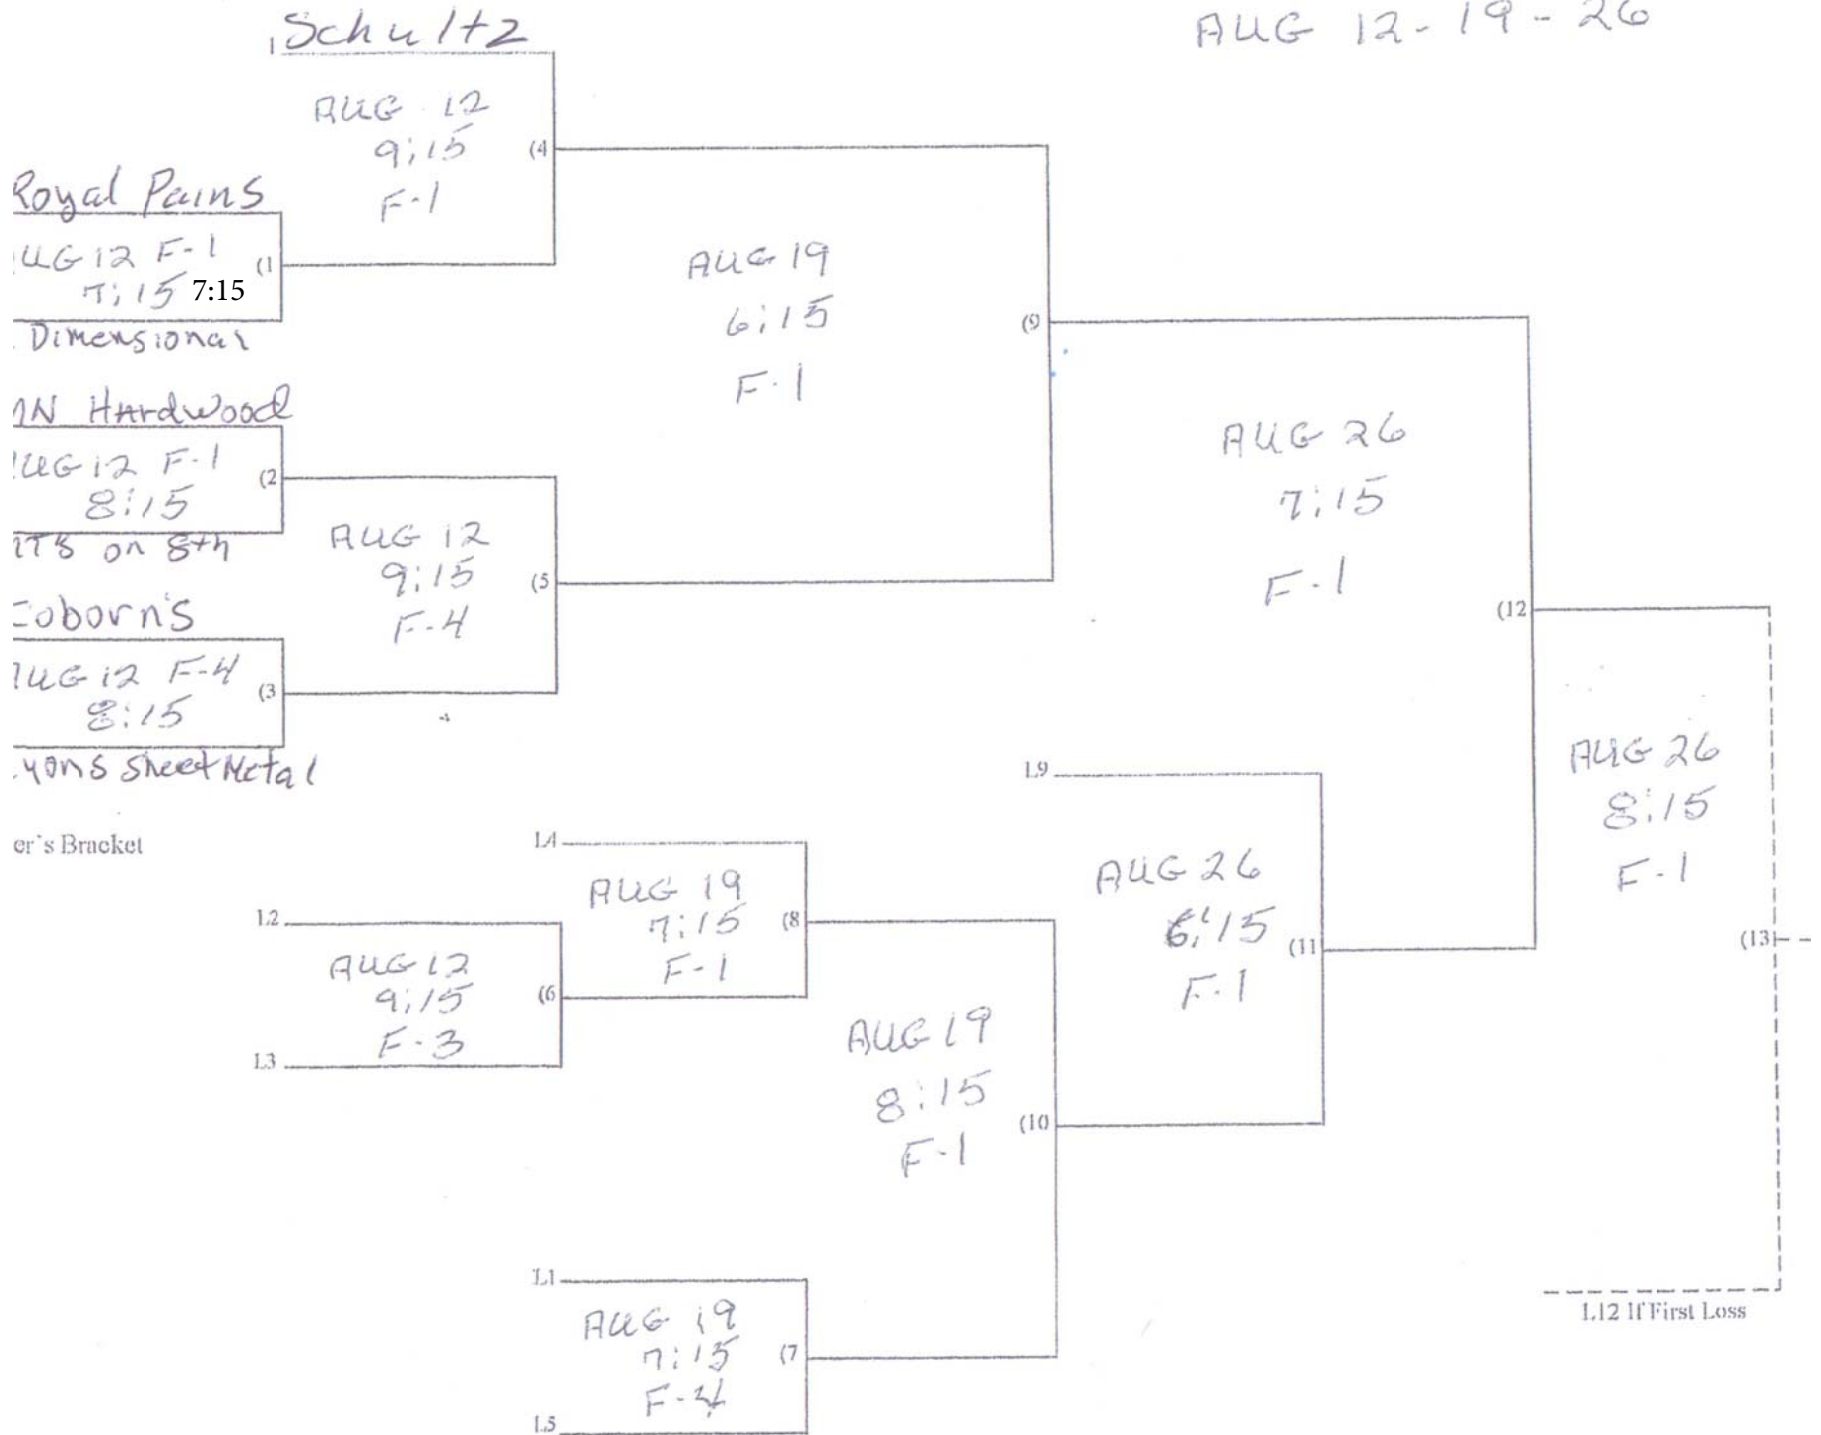

MEN'S MONDRAY PLAYOFFS AUG 12-19-26

CO-REC MONDAY PLAYOFFS AUG 12-19-26

Winner's Bracket

THURSDAY CO-REC. PLAY OFFS
 AUG 15 - 22 - 29 SEPT 5
 BALLE DIVISION

r's Bracket

THURSDAY CO-REC PLAYO
AUG 15-22-29
RED DIVISION

urki's

NT's on 8th

AUG 15
9:15 F-1 (4)

playette

r's Bracket

L14 If First Loss

Winner's Bracket

THURSDAY COREC PLAYOFFS
 AUG 15-22-29 SEPT 5
 WHITE DIVISION

2 Wruck's
 AUG 15
 8:15 F-2 (4)

7 Look N ticks

Loser's Bracket

L1
 L2
 L3
 L4

AUG 22
 8:15
 F-2 (5)

AUG 22
 9:15
 F-3 (6)

AUG 22
 9:15
 F-3 (6)

AUG 29
 6:15 (10)

AUG 29
 8:15
 F-2 (9)

AUG 29
 7:15
 F-3 (12)

AUG 29
 7:15
 F-1 (11)

AUG 22
 8:15
 F-3 (7)

AUG 29
 7:15
 F-1 (11)

SEPT 5
 7:15
 F-4 (14)

SEPT 5
 6:15
 F-4 (13)

SEPT 5
 8:15
 F-4 (15)