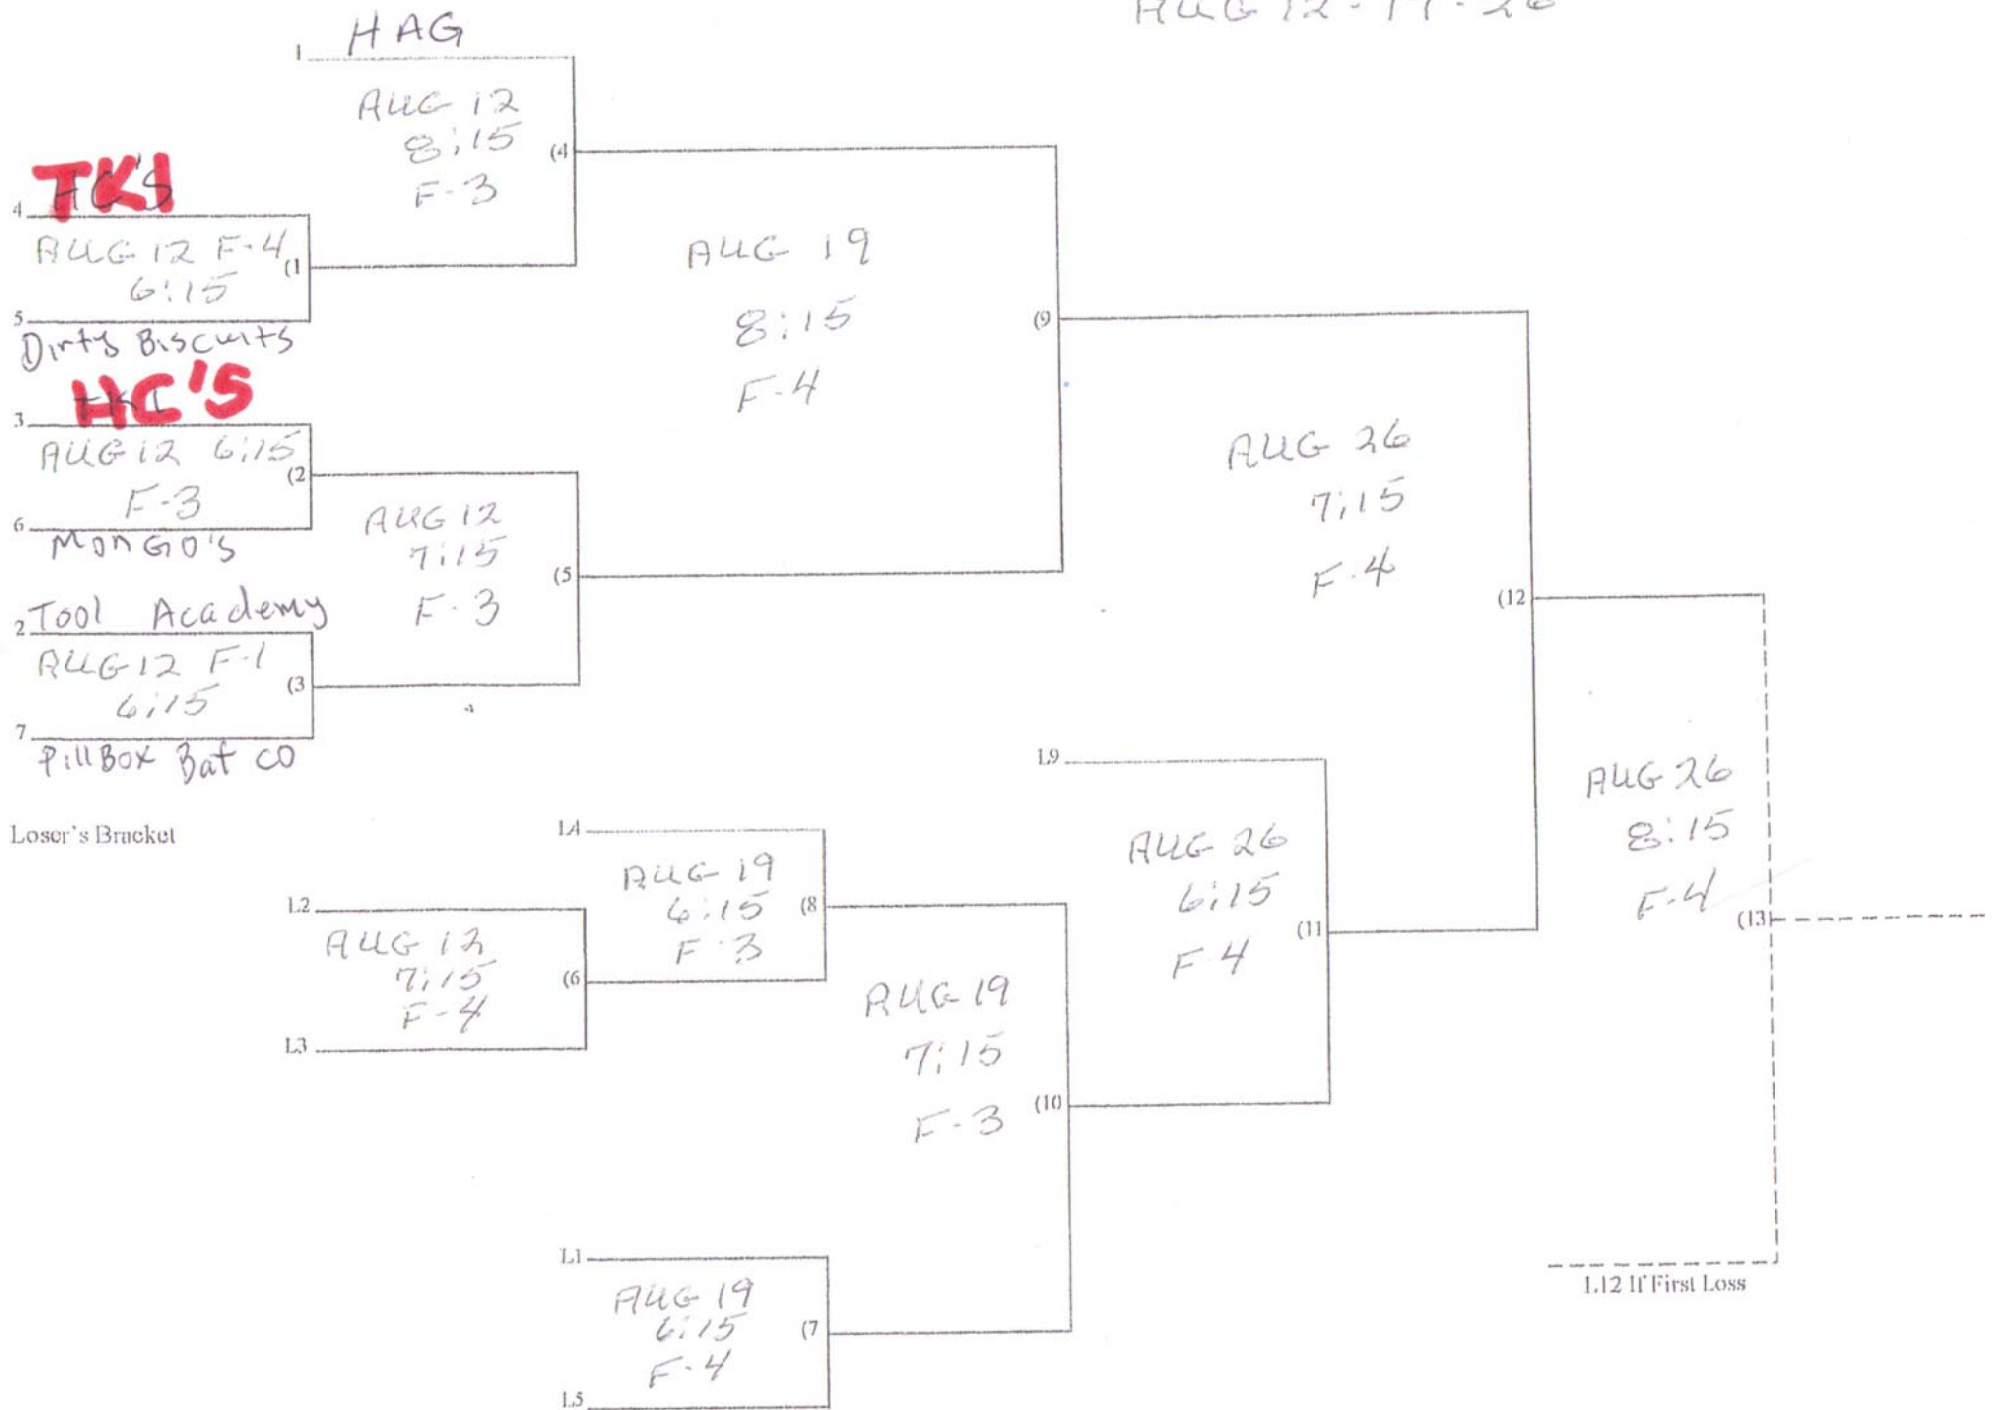

MEN'S MONDRAY PLAYOFFS AUG 12-19-26

CO-REC MONDAY PLAYOFFS AUG 12-19-26

Winner's Bracket

THURSDAY CO-REC. PLAY OFFS
 AUG 15 - 22 - 29 SEPT 5
 BALLE DIVISION

r's Bracket

THURSDAY CO-REC PLAYO
AUG 15-22-29
RED DIVISION

urki's

NT's on 8th

AUG 15
9:15 F-1 (4)

playette

r's Bracket

L14 If First Loss

Winner's Bracket

THURSDAY COREC PLAYOFFS
 AUG 15-22-29 SEPT 5
 WHITE DIVISION

2 Wruck's
 AUG 15
 8:15 F-2 (4)

7 Look N ticks

Loser's Bracket

L1
 L2
 L3
 L4

AUG 22
 8:15
 F-2 (5)

AUG 22
 9:15
 F-3 (6)

AUG 22
 9:15
 F-3 (6)

AUG 29
 6:15 (10)

AUG 29
 8:15
 F-2 (9)

AUG 29
 7:15
 F-3 (12)

AUG 29
 7:15
 F-1 (11)

AUG 22
 8:15
 F-3 (7)

AUG 29
 7:15
 F-1 (11)

SEPT 5
 7:15
 F-4 (14)

SEPT 5
 6:15
 F-4 (13)

SEPT 5
 8:15
 F-4 (15)